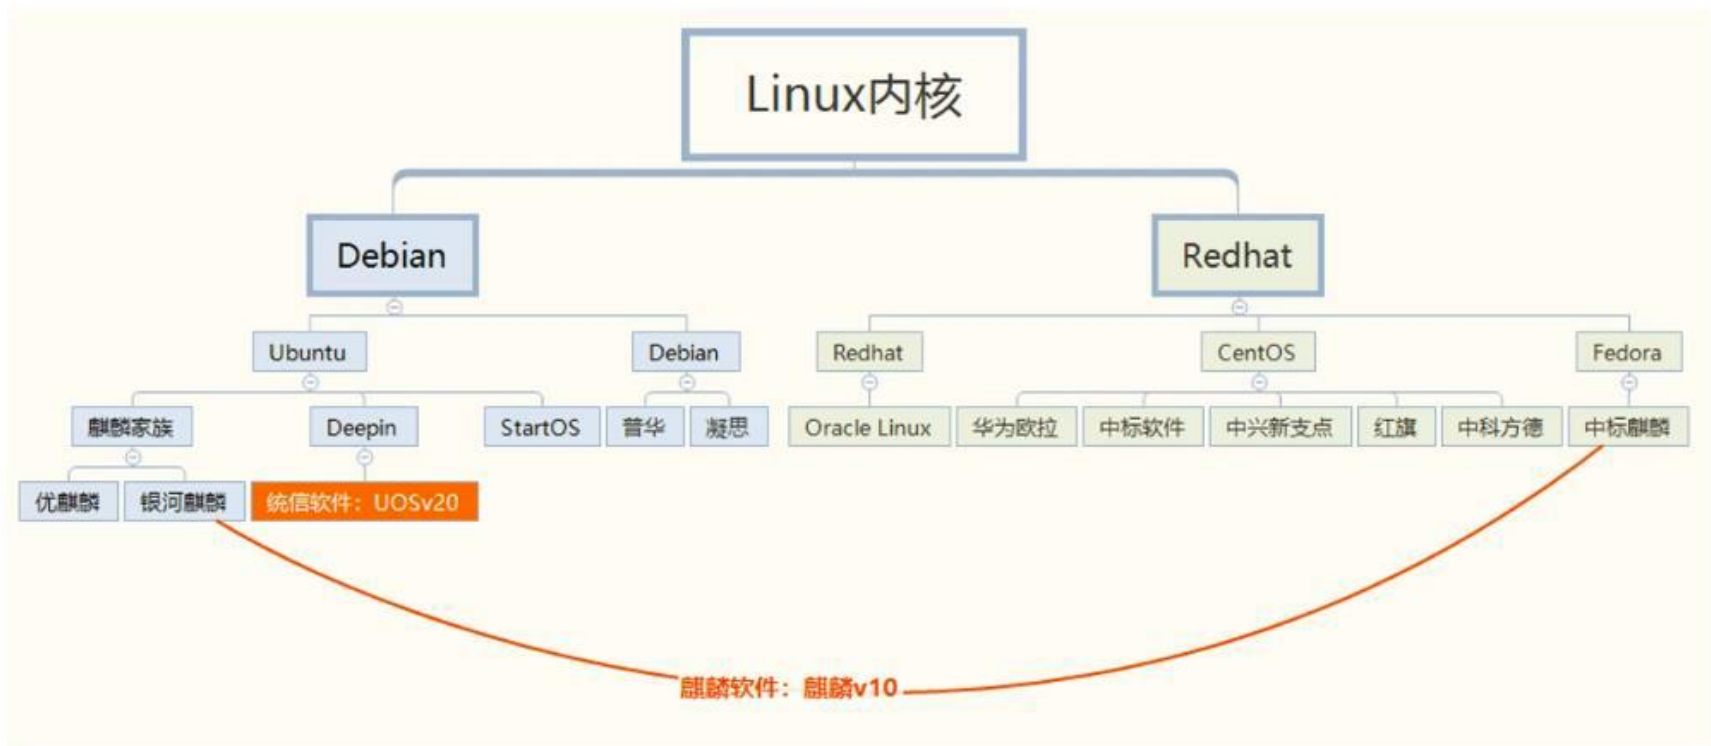

VIRTUAL surface

国产化操作系统（麒麟&UOS）

当前最主流的两个国产化操作系统是麒麟v10和UOSv20

国产操作系统介绍